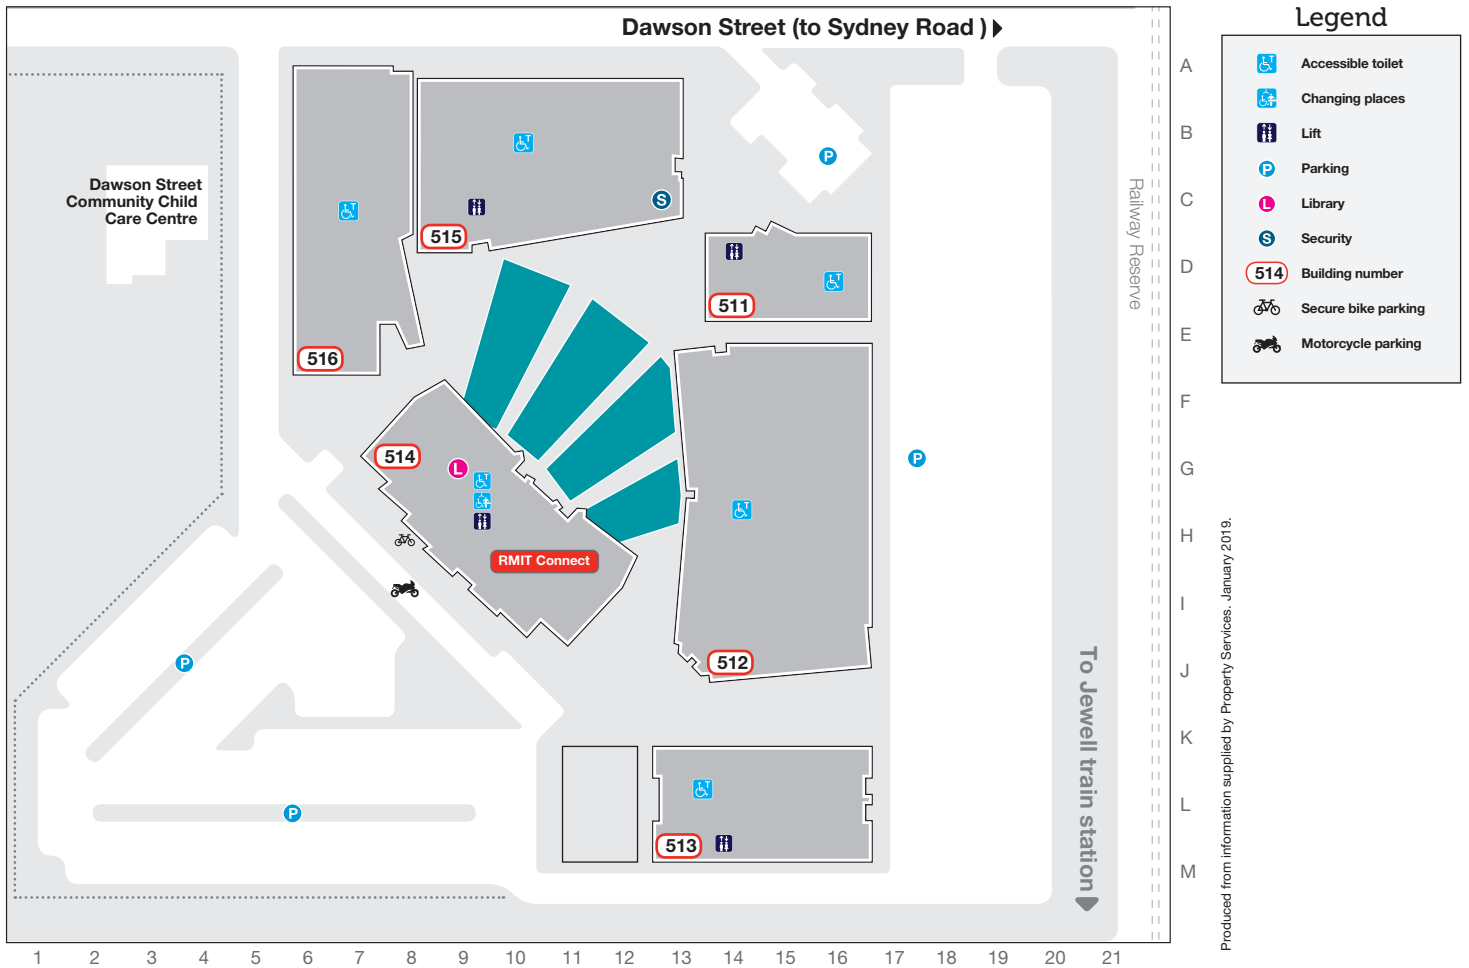

Brunswick campus mobility map

Produced from information supplied by Property Services, January 2019.

RMIT Connect: for all your administration and support needs.
rmit.edu.au/students/connect

Cafe
 Building 514

Brunswick campus
 Building 514, Level 1
 Opening hours: 9 am – 6 pm

Campus directory

Service/office	Building.Level	Grid Ref
RMIT Connect	514.1	H10
School of Architecture and Design	515	C10
School of Education	514.2	H10
School of Fashion and Textiles	511.1	D15
	513	L14
Security	515.1.3	C12

rmit.edu.au/maps

25 Dawson Street, Brunswick 3056
 GPO Box 2476, Melbourne 3001
 Tel. 03 9925 2000 (switchboard) or 03 9925 2260 (program enquiries)
rmit.edu.au